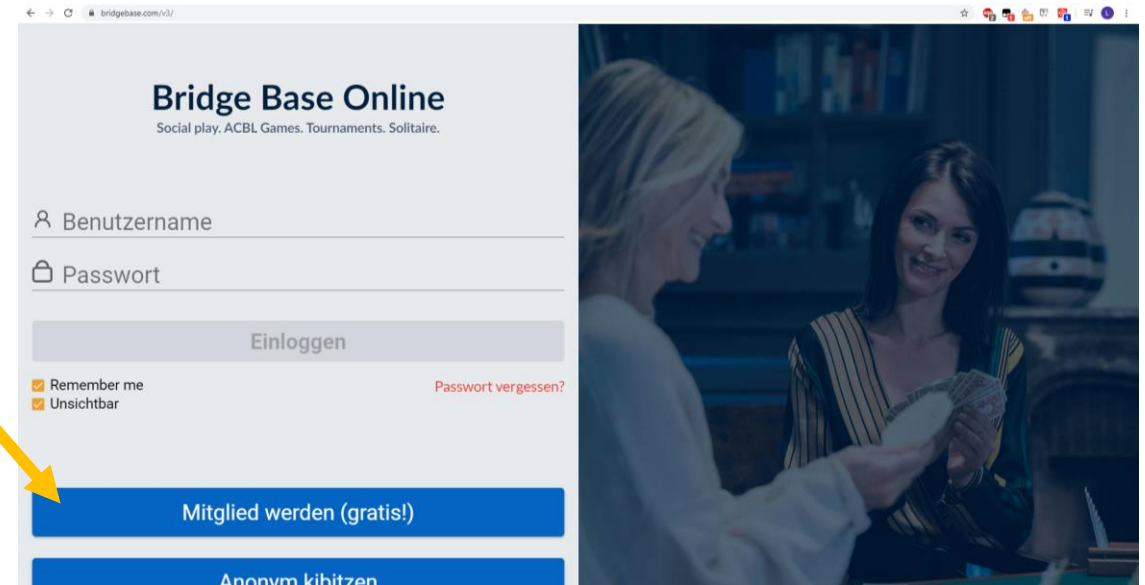

Neuen Account erstellen

1. Auf "Login/Register" klicken
2. Auf "Mitglied werden (gratis!)" klicken