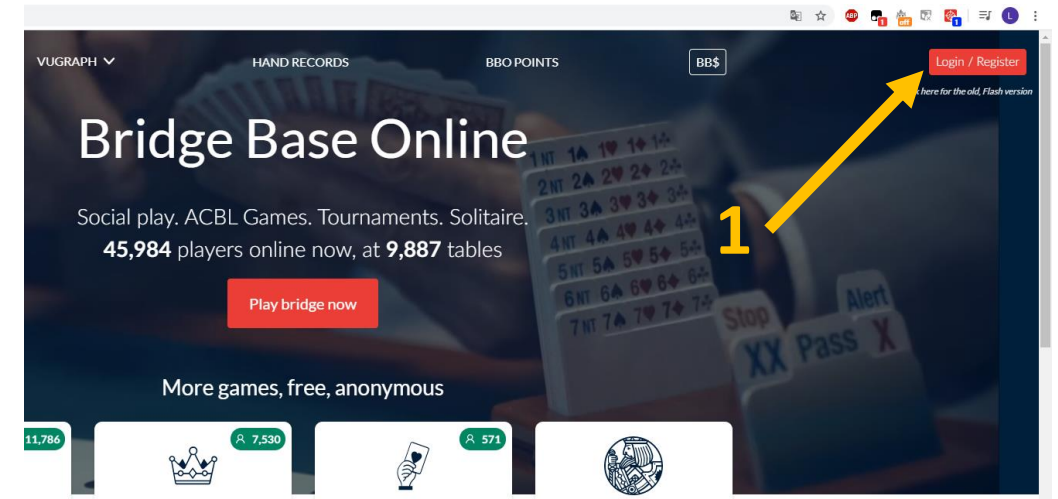

Neuen Account erstellen

1. Auf "Login/Register" klicken
2. Auf "Mitglied werden (gratis!)" klicken